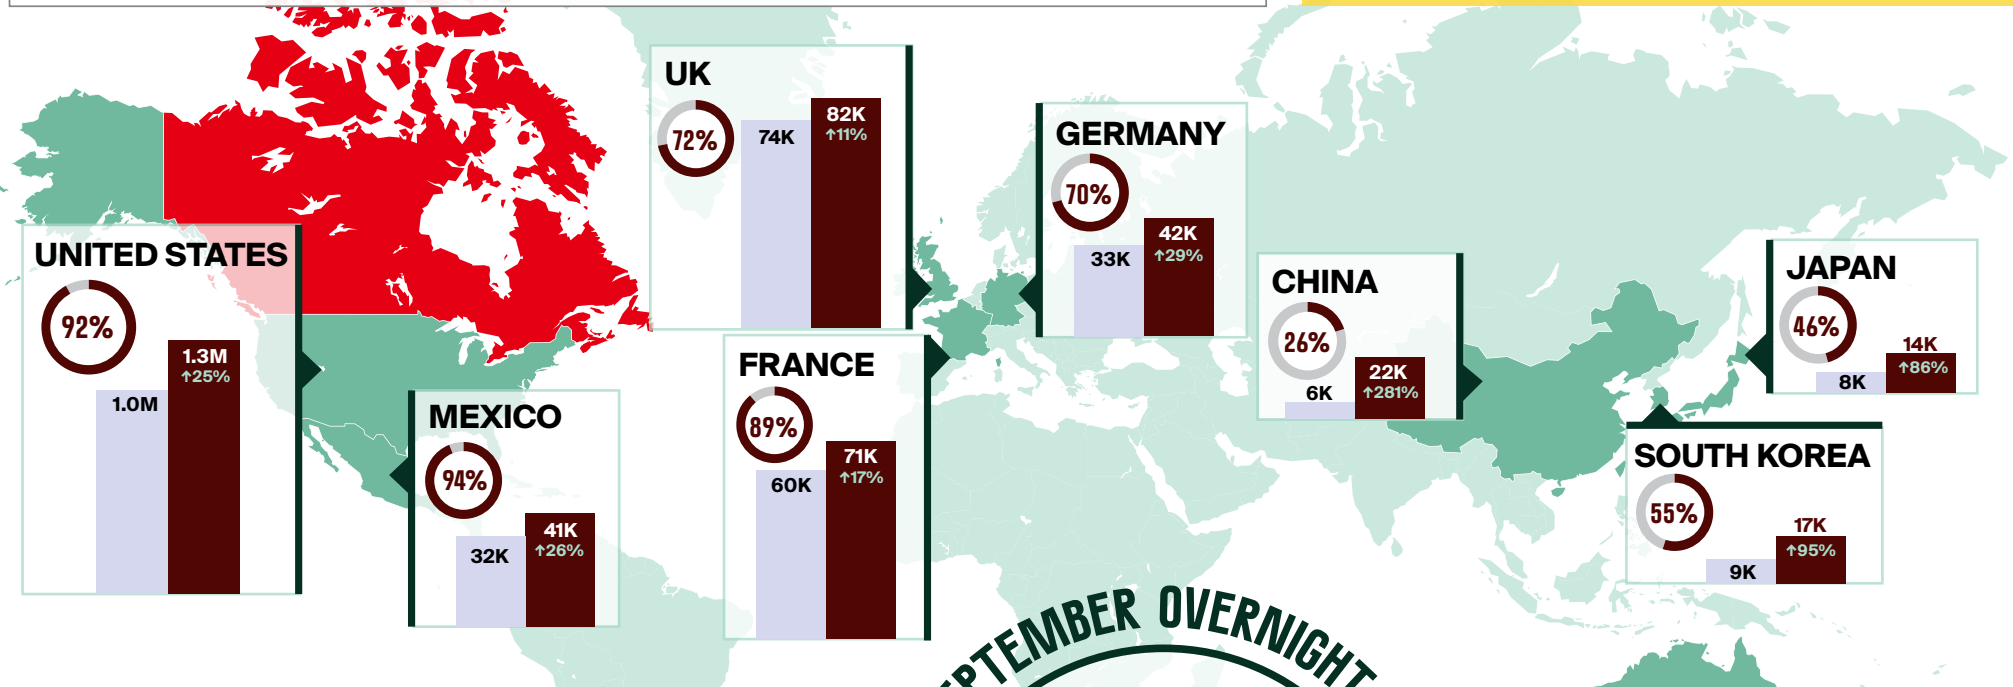

SEPTEMBER 2023

OVERNIGHT ARRIVALS AT A GLANCE

LEGEND

% current proportion of 2019 levels

Overnight arrivals

↓↑% = Percent change (%) compared to the same period in 2022

After reopening its borders to international travel in late summer 2021, Canada removed all COVID-19 border regulations on October 1, 2022.