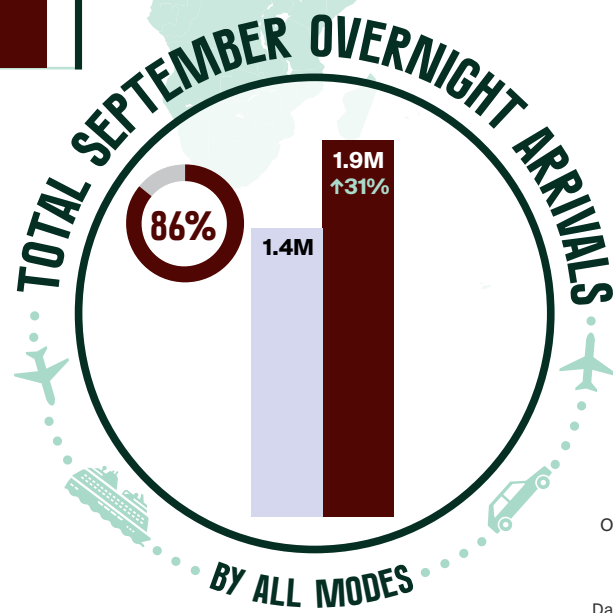

SEPTEMBER 2023

OVERNIGHT ARRIVALS AT A GLANCE

LEGEND

% current proportion of 2019 levels

Overnight arrivals

↓↑% = Percent change (%) compared to the same period in 2022

After reopening its borders to international travel in late summer 2021, Canada removed all COVID-19 border regulations on October 1, 2022.