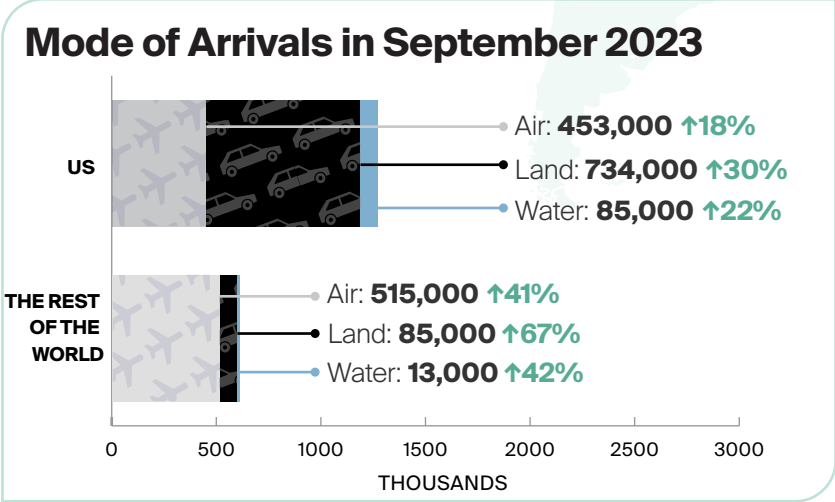

SEPTEMBER 2023

OVERNIGHT ARRIVALS AT A GLANCE

LEGEND

% current proportion of 2019 levels

Overnight arrivals

↓↑% = Percent change (%) compared to the same period in 2022

After reopening its borders to international travel in late summer 2021, Canada removed all COVID-19 border regulations on October 1, 2022.